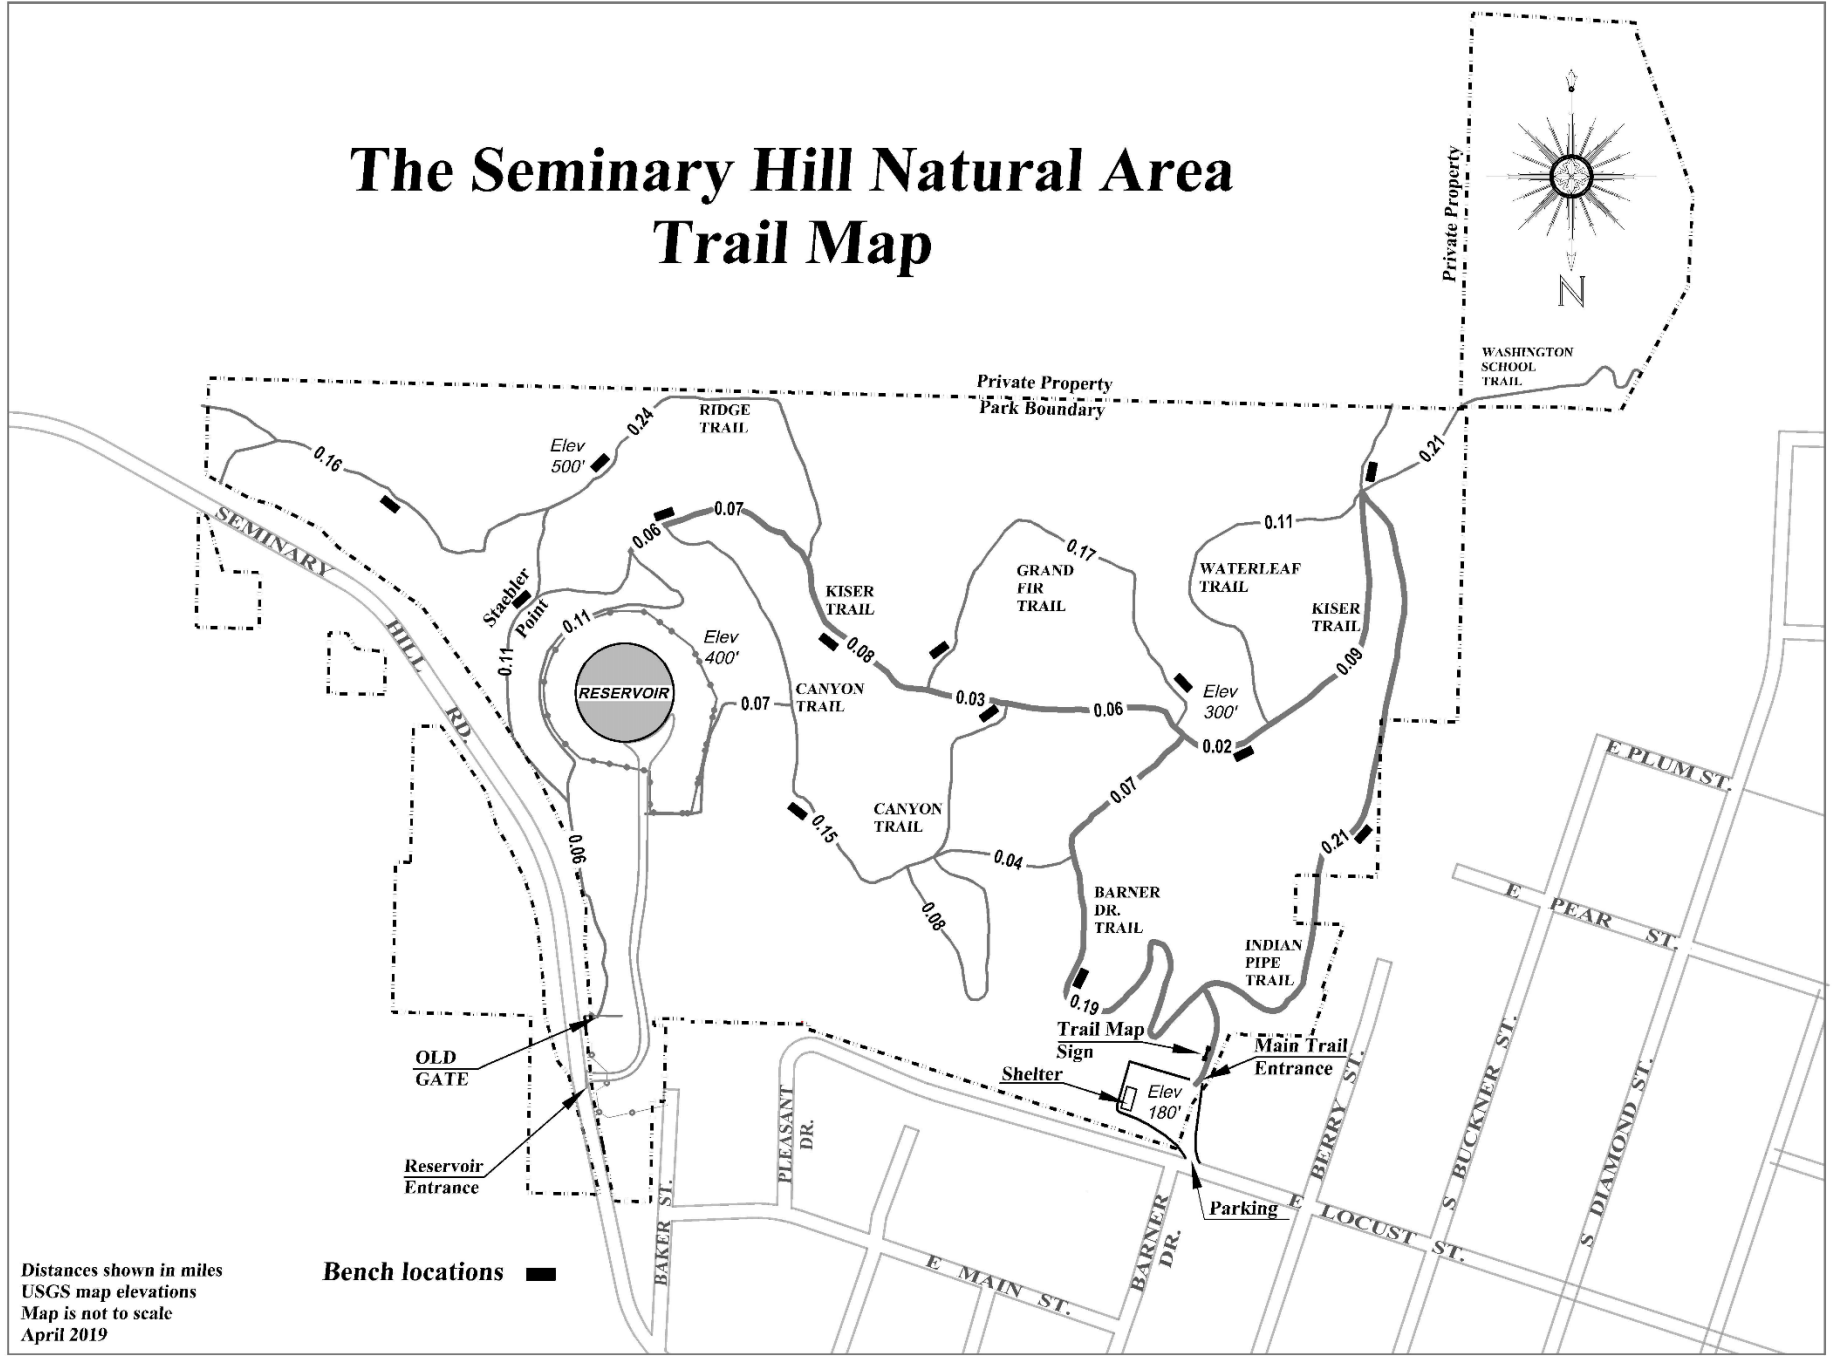

# The Seminary Hill Natural Area Trail Map

Distances shown in miles  
USGS map elevations  
Map is not to scale  
April 2019

**Bench locations** ■