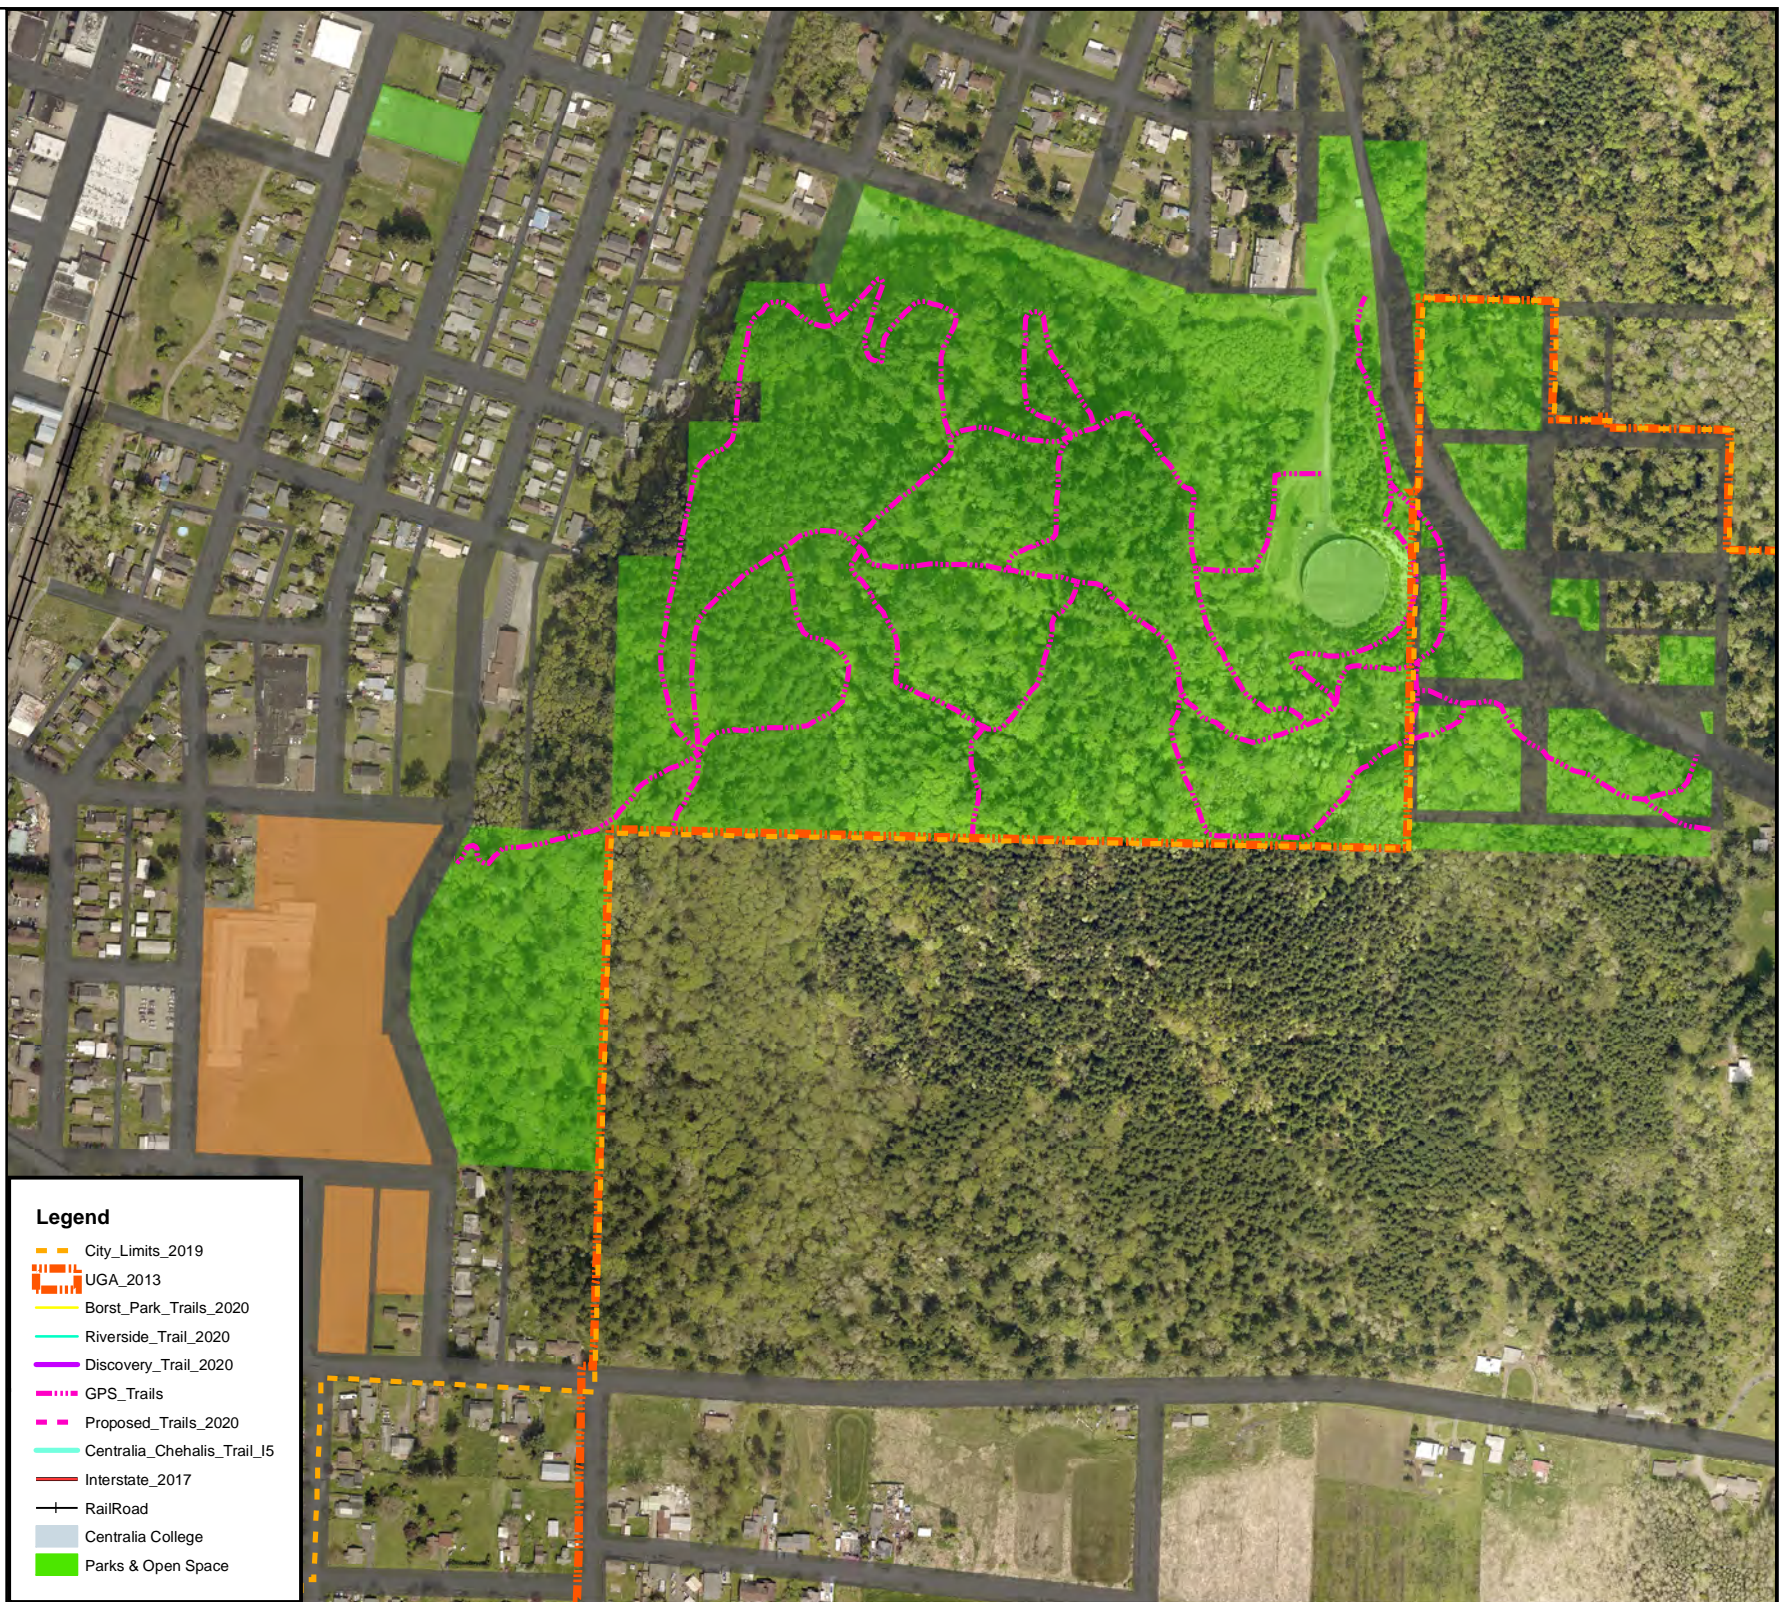

Seminary Hill Trail Map

Date: 2/24/2020

- Legend**
- City_Limits_2019
 - UGA_2013
 - Borst_Park_Trails_2020
 - Riverside_Trail_2020
 - Discovery_Trail_2020
 - GPS_Trails
 - Proposed_Trails_2020
 - Centralia_Chehalis_Trail_I5
 - Interstate_2017
 - RailRoad
 - Centralia College
 - Parks & Open Space