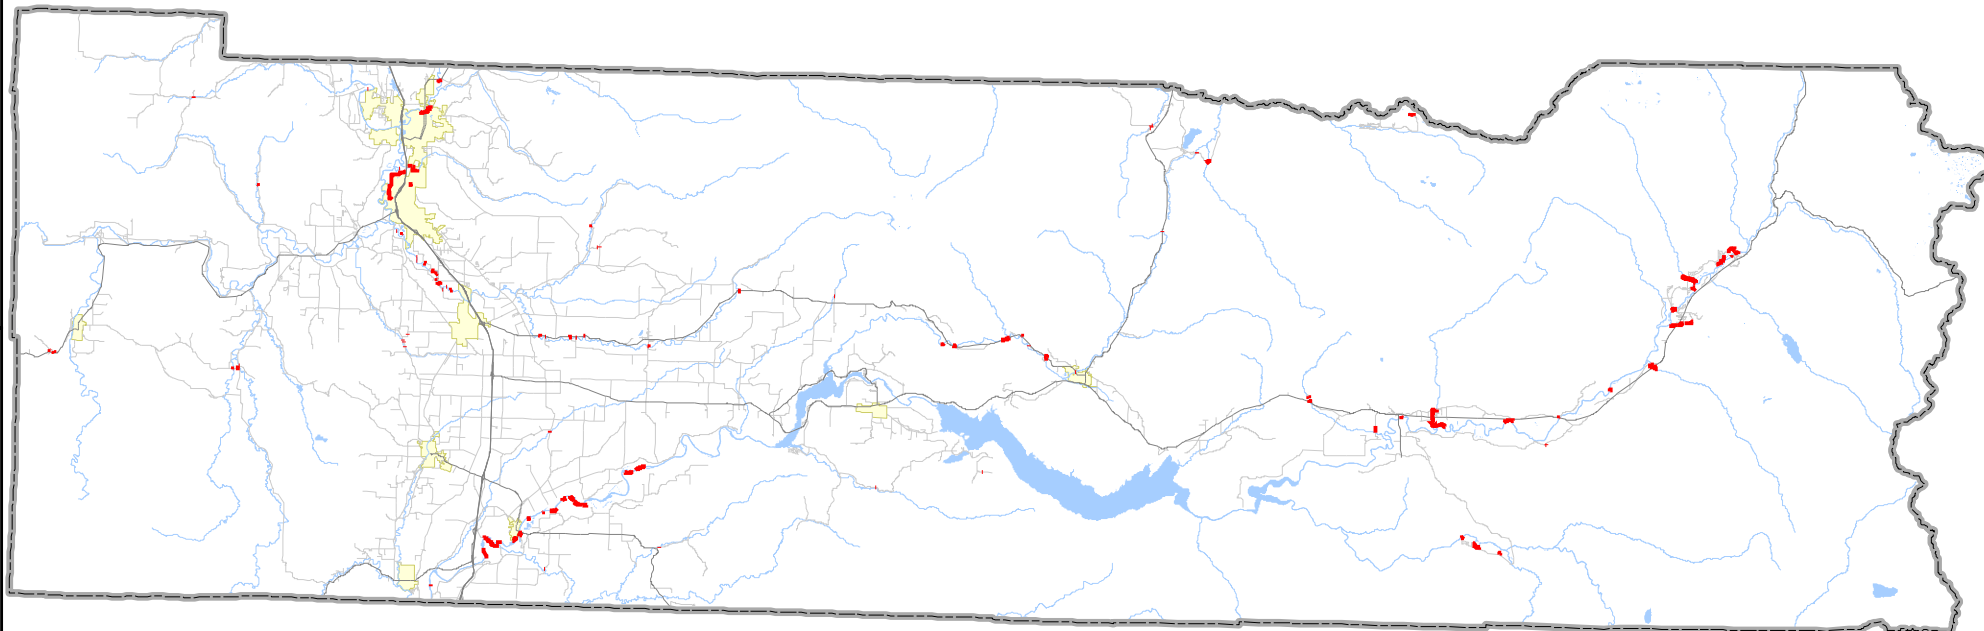

Lewis County, Washington 2015 Multi-jurisdictional Hazard Mitigation Plan

Levees & Revetments

- Levees & Revetments
- Rivers & Lakes
- State Highways
- County Roads
- City Limits