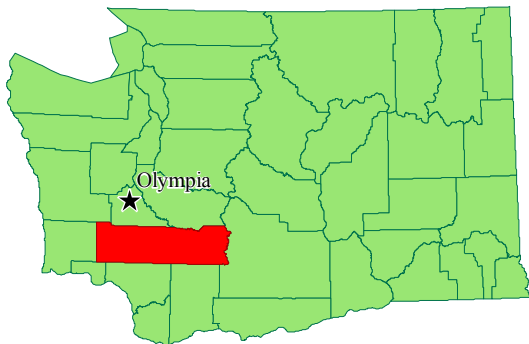

Lewis County, Washington 2015 Multi-jurisdictional Hazard Mitigation Plan

Wildland-Urban Interface Wildfire Hazards

- City Limits
- Rivers & Lakes
- State Highways
- State Forest
- Fed Owned**
 - Nat'l Forest
 - Nat'l Wilderness
 - Nat'l Park/Mon
- Fed Administered**
 - Nat'l Forest
- Communities at Risk
(per WaDNR's Washington Wildfire Communities at Risk)