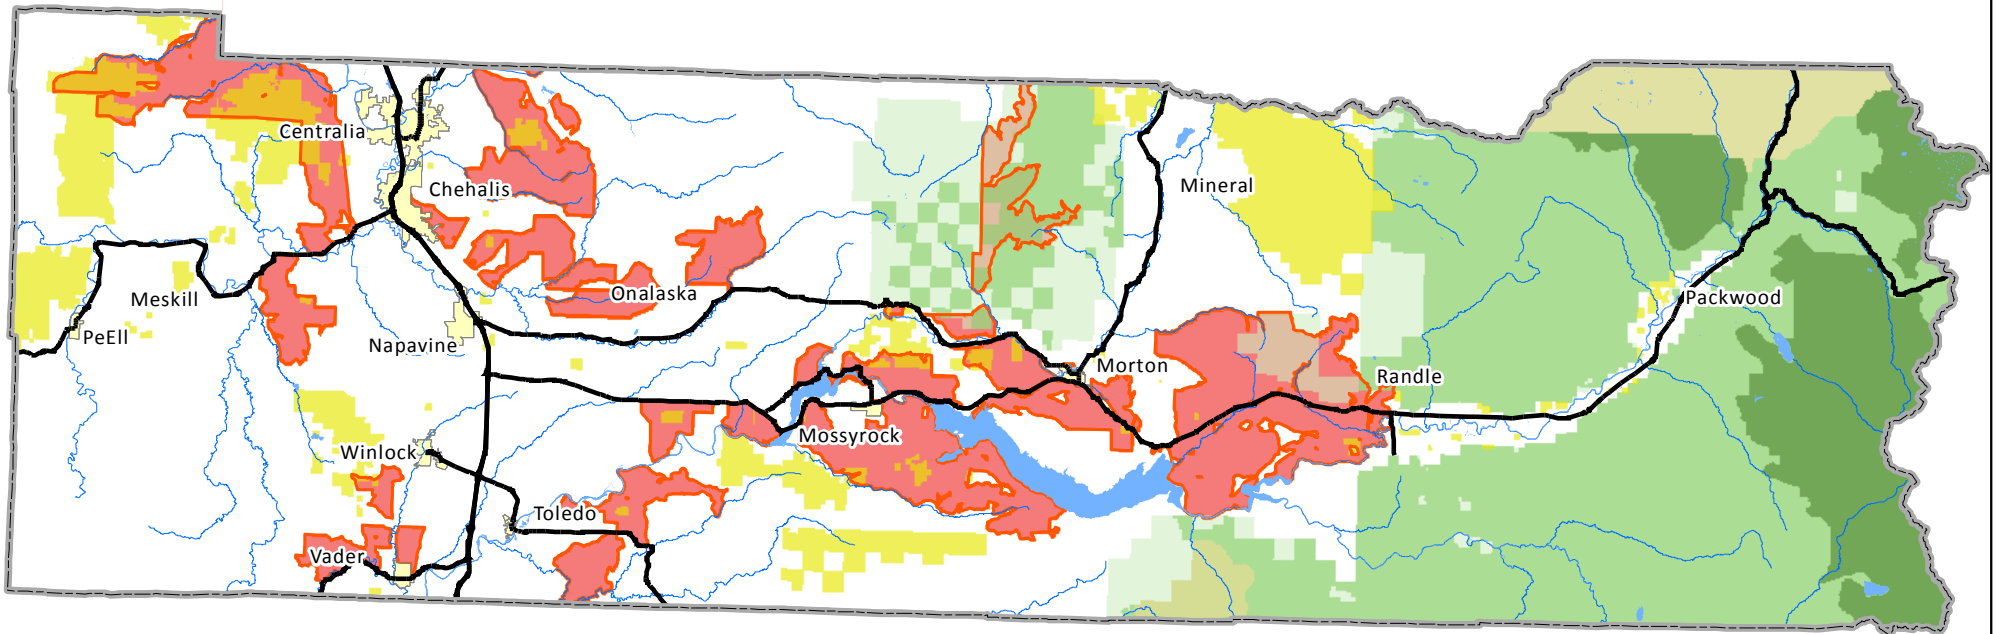

Lewis County, Washington 2015 Multi-jurisdictional Hazard Mitigation Plan

Wildland-Urban Interface Wildfire Hazards

- City Limits
- Rivers & Lakes
- State Highways
- State Forest
- Fed Owned**
 - Nat'l Forest
 - Nat'l Wilderness
 - Nat'l Park/Mon
- Fed Administered**
 - Nat'l Forest
- Communities at Risk
(per WaDNR's Washington Wildfire Communities at Risk)